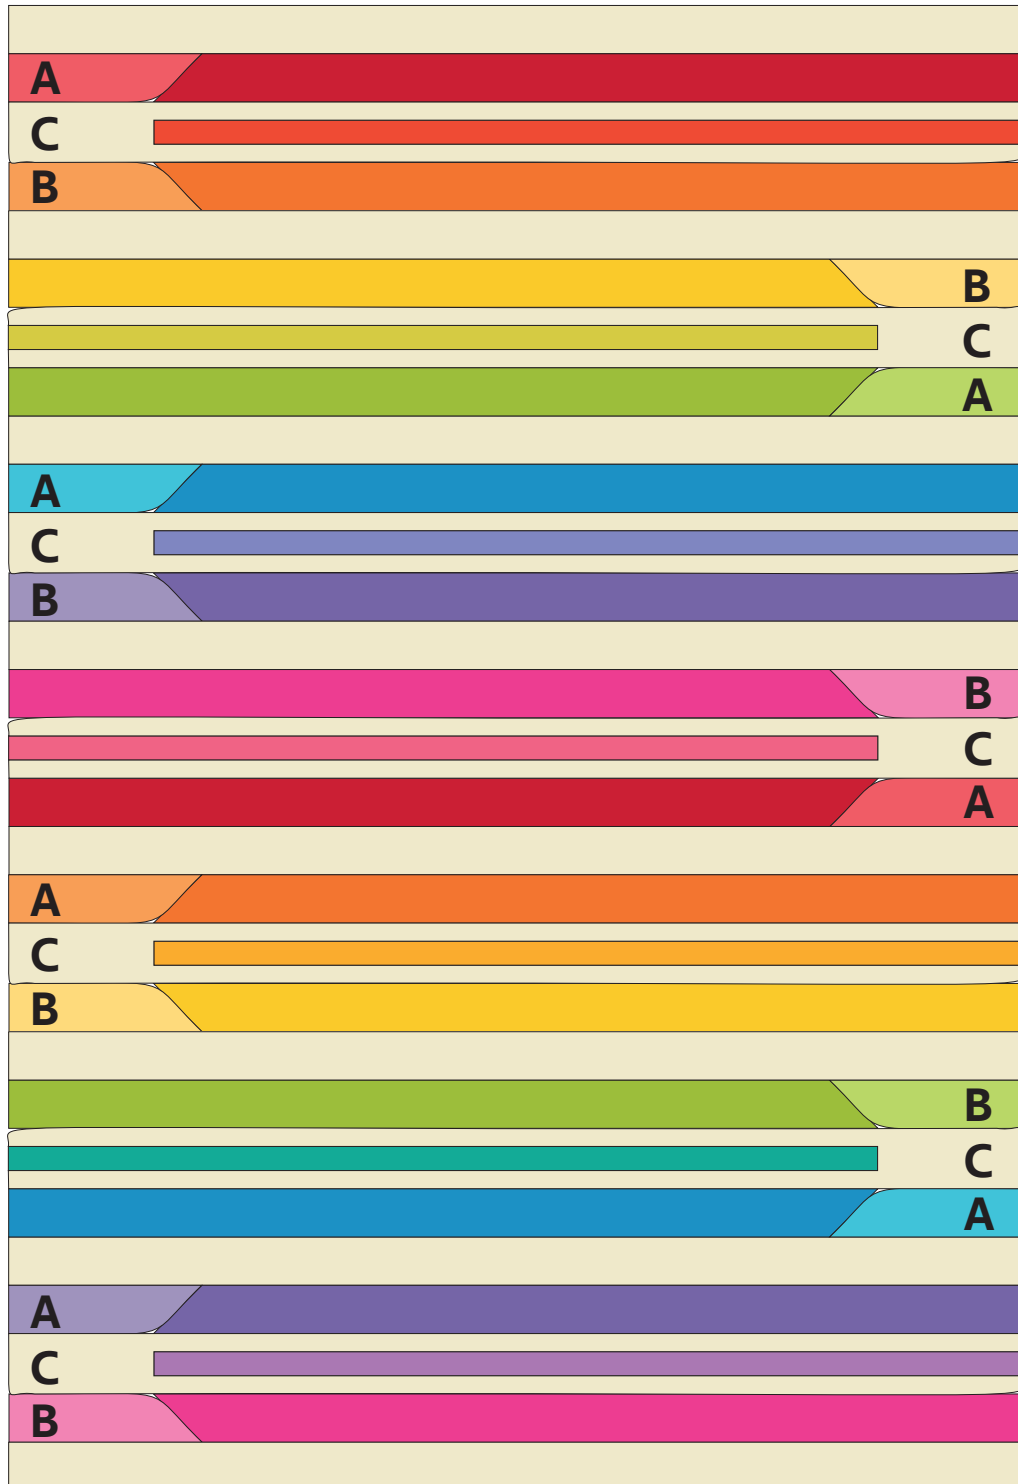

Modern Rainbow Patchwork Quilts

Colouring & layout Supplement
by Paula Steel

NOTE: For personal use only. Use alongside the book

WHITE OWL

Ombre Compass - Quilt Layout Diagram

Ombre Compass - Colouring Page

Picnic Squares - Quilt Layout Diagram

Racing Stripes - Quilt Layout Diagram

Racing Stripes - Colouring Page

Sunburst - Quilt Layout Diagram

Vintage Stars - Quilt Layout Diagram

Vintage Stars - Colouring Page

80s Revival - Quilt Layout Diagram