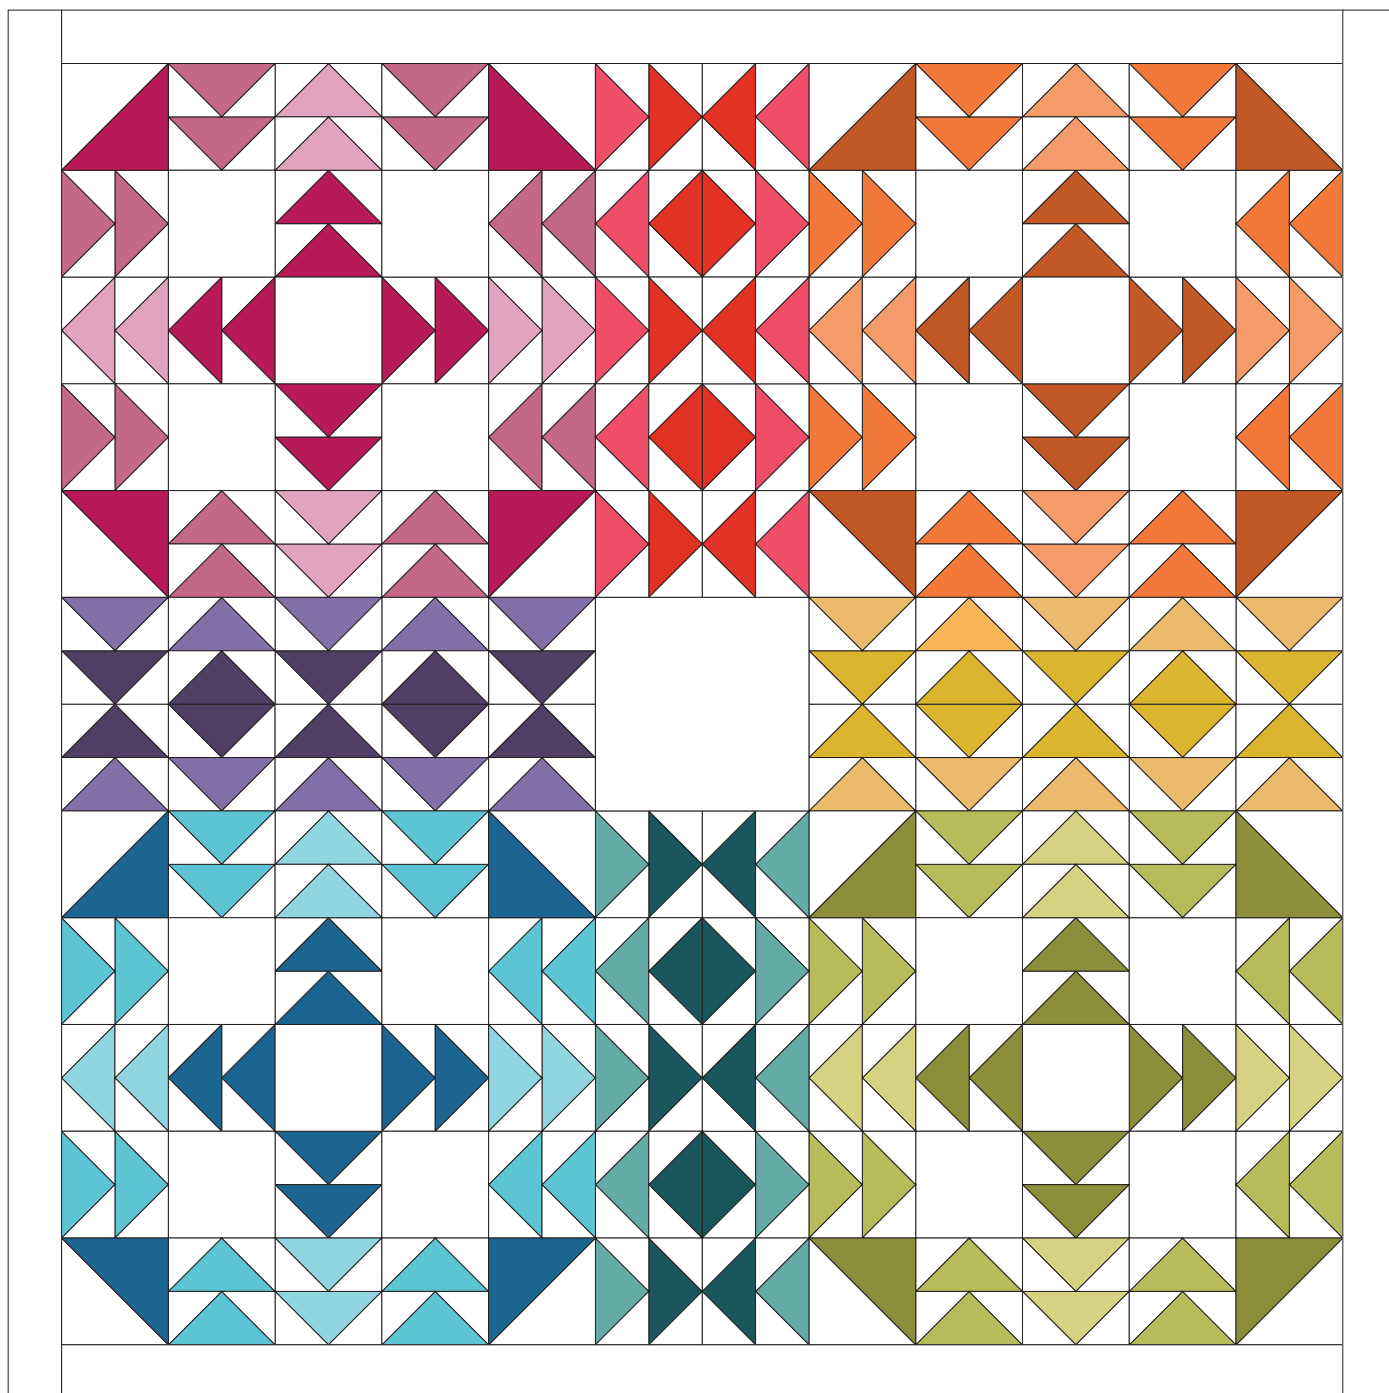

Modern Rainbow Patchwork Quilts

Colouring & layout Supplement
by Paula Steel

NOTE: For personal use only. Use alongside the book

WHITE OWL

Ombre Compass - Quilt Layout Diagram

Ombre Compass - Colouring Page

Picnic Squares - Quilt Layout Diagram

Racing Stripes - Quilt Layout Diagram

Racing Stripes - Colouring Page

Sunburst - Quilt Layout Diagram

Vintage Stars - Quilt Layout Diagram

Vintage Stars - Colouring Page

80s Revival - Quilt Layout Diagram