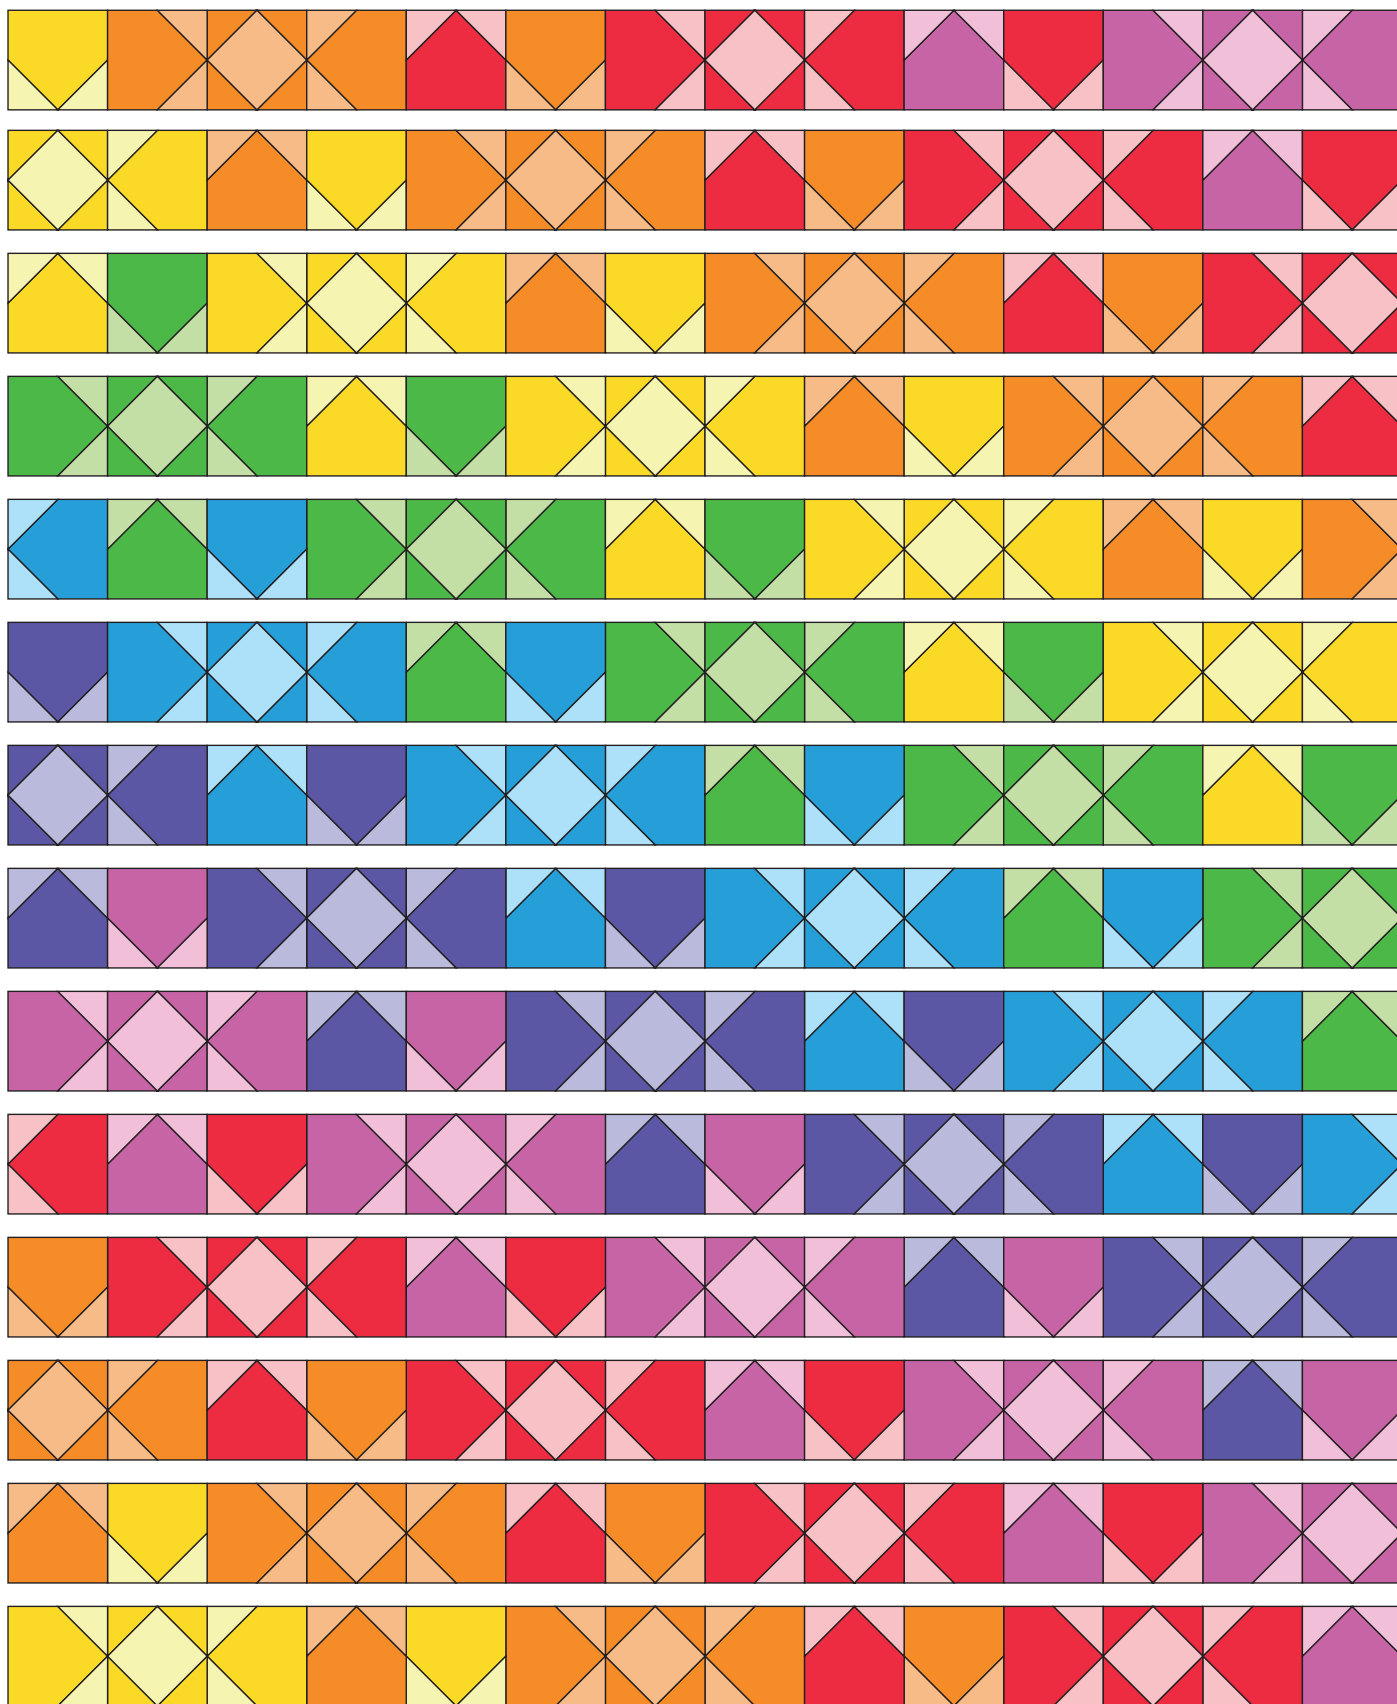

Modern Rainbow Patchwork Quilts

Colouring & layout Supplement
by Paula Steel

NOTE: For personal use only. Use alongside the book

WHITE OWL

Ombre Compass - Quilt Layout Diagram

Ombre Compass - Colouring Page

Picnic Squares - Quilt Layout Diagram

Racing Stripes - Quilt Layout Diagram

Racing Stripes - Colouring Page

Sunburst - Quilt Layout Diagram

Vintage Stars - Quilt Layout Diagram

Vintage Stars - Colouring Page

80s Revival - Quilt Layout Diagram