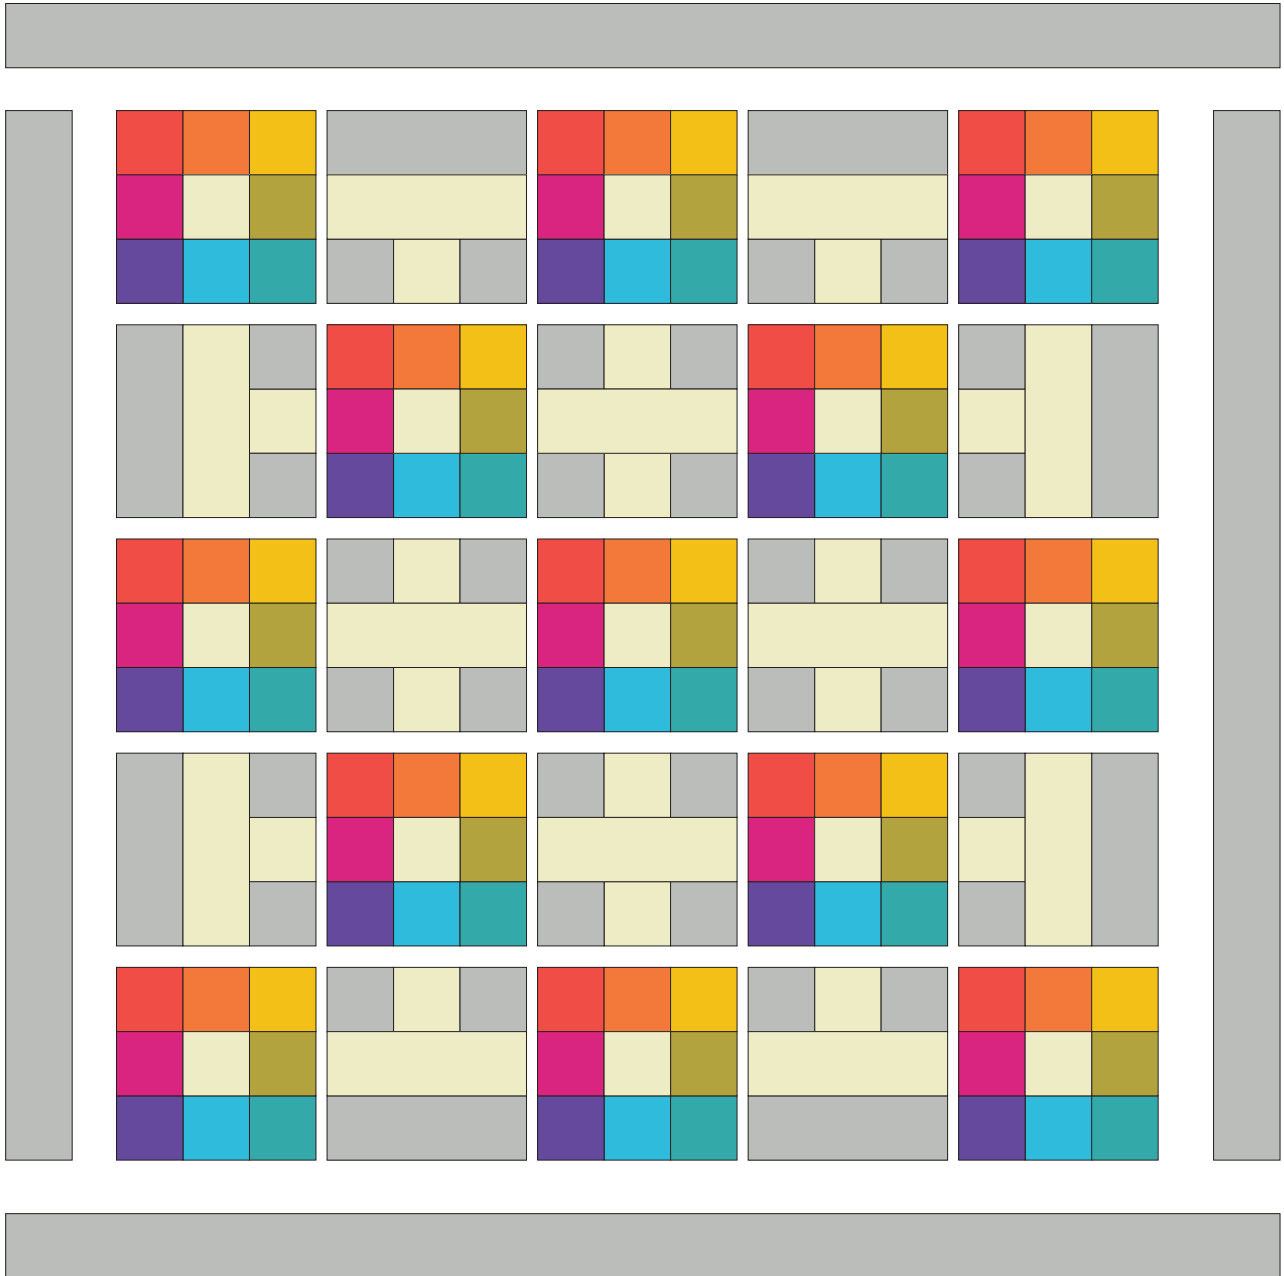

Modern Rainbow Patchwork Quilts

Colouring & layout Supplement
by Paula Steel

NOTE: For personal use only. Use alongside the book

WHITE OWL

Ombre Compass - Quilt Layout Diagram

Ombre Compass - Colouring Page

Picnic Squares - Quilt Layout Diagram

Racing Stripes - Quilt Layout Diagram

Racing Stripes - Colouring Page

Sunburst - Quilt Layout Diagram

Vintage Stars - Quilt Layout Diagram

Vintage Stars - Colouring Page

80s Revival - Quilt Layout Diagram